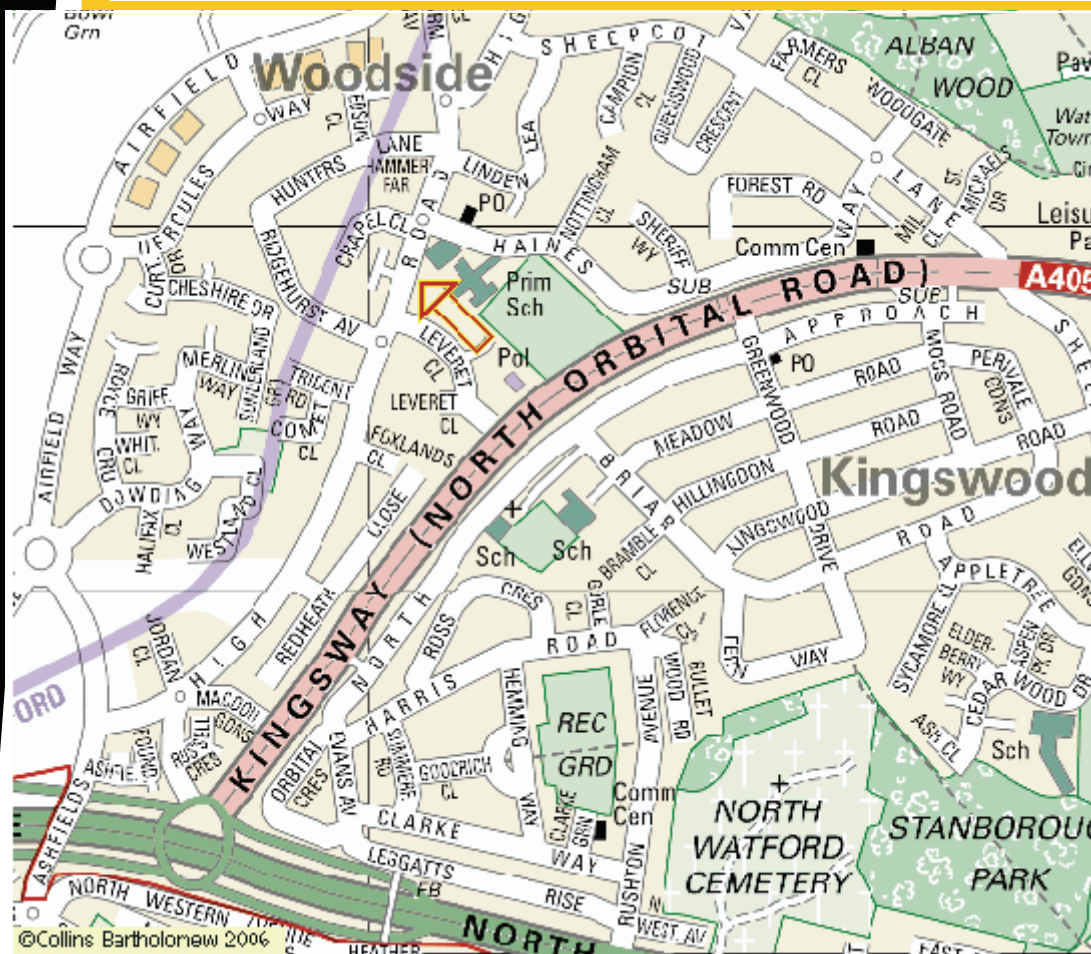

This group is located at:
Leavesden Children's Centre
High Rd
Leavesden, Watford
Herts WD25 7QZ

PARK & STRIDE: There is no parking on site
free parking is available in the community car park
on Haines way (less than 5 min walk to the centre).
Please respect our neighbours and do not park in
any 'resident only' bays.

Local bus routes can be found at:

<http://www.arrivabus.co.uk/>
(bus route number 10)

A SureStart Children's Centre

www.hertschildrenscentres.org.uk/leavesden