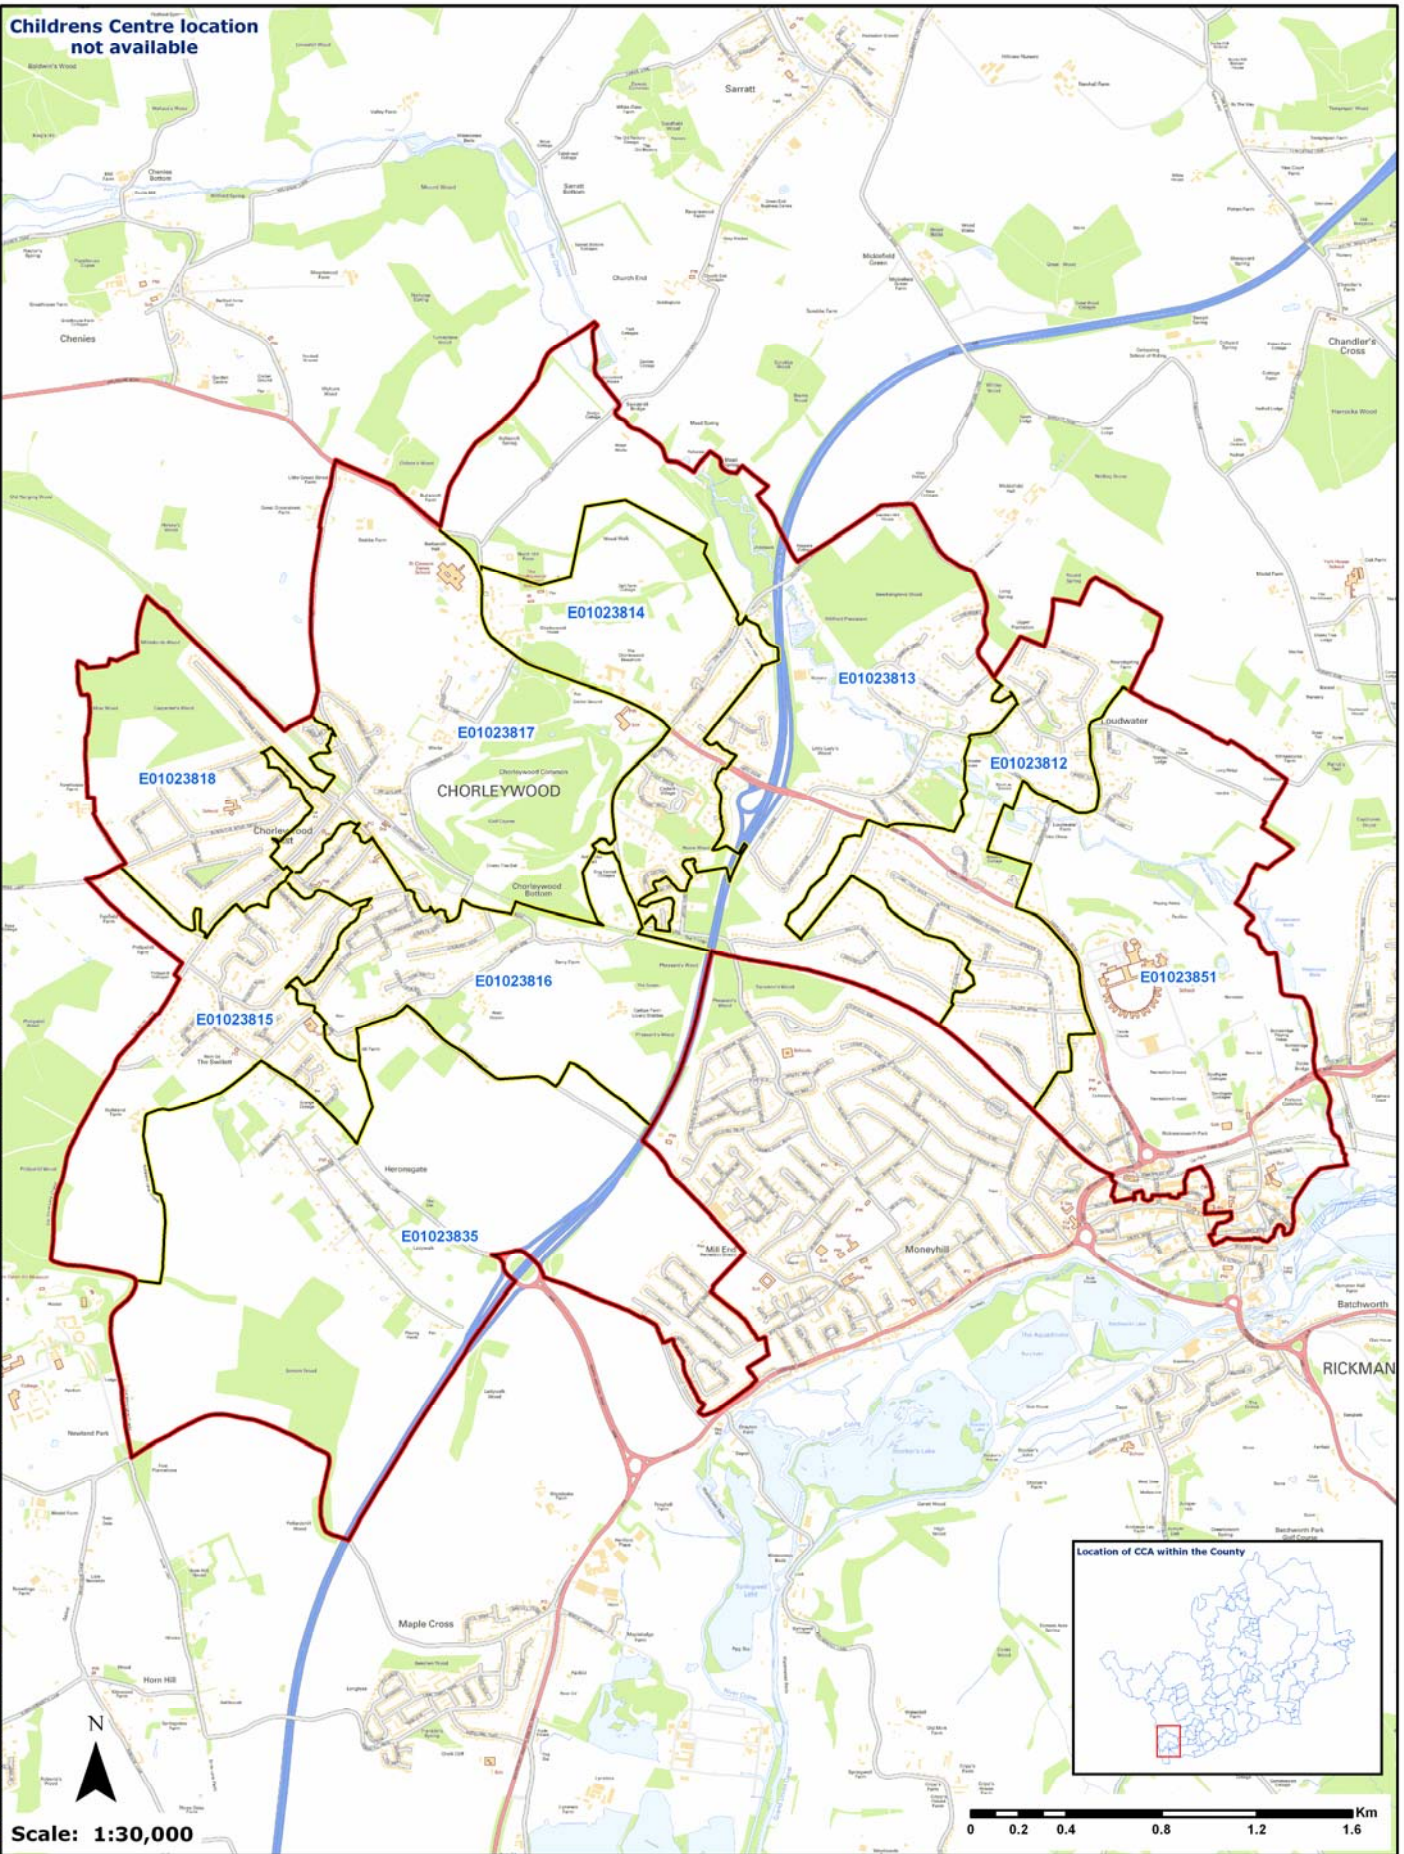

HERTFORDSHIRE'S CHILDREN'S CENTRE AREA MAP

S:\ArcViewProjects\PMOR\FSP\Maps\COMMUNITY_MAPS\MapSeries\Community_Final_3R6.mxd - 02/10/2007 @ 11:38:26

Scale: 1:30,000

0 0.2 0.4 0.8 1.2 1.6 Km

Legend

- CCA Boundary
- LSOA Boundaries

Childrens Centre Area (CCA) : 3R6
Rickmansworth: Chorleywood and Loudwater
Location of Childrens Centre and Lower Super Output Area (LSOA) boundaries.

Created by Paul Morton, September 2007